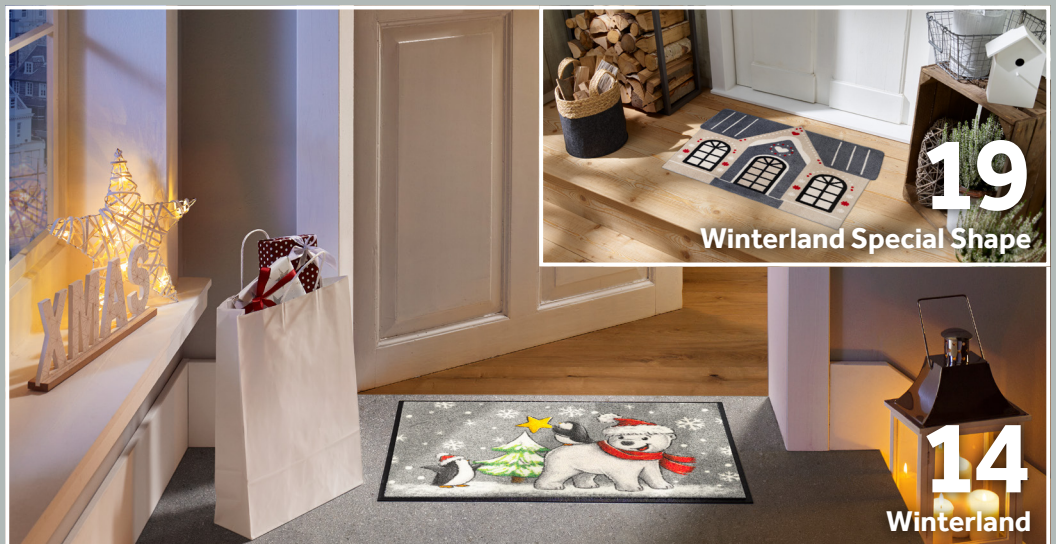

## wash+dry Decor

without visible rubber border

Winterland Special Shape 19